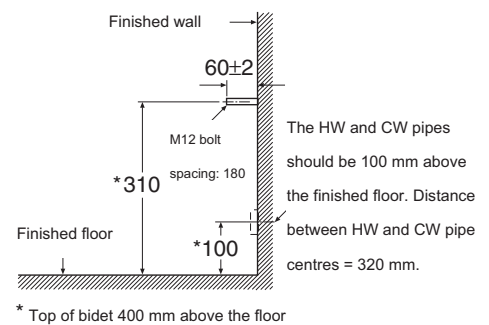

All dimensions in mm

4014, for floor mounting

Installation against a wall

4016, for wall mounting

*Top of bidet 400 mm above the floor

Sphinx Mycene bidet 4020 and 4021

lfö no.

Mycene bidet for floor mounting, classical white

40200

Mycene bidet for wall mounting, classical white

40210

The delivery includes:
Installation instructions

The product is treated with Sphinx SaniClean.

4020, for floor mounting

4021, for wall mounting

Distance between bolts 180 mm.

Dimensional tolerance $\pm 2\%$