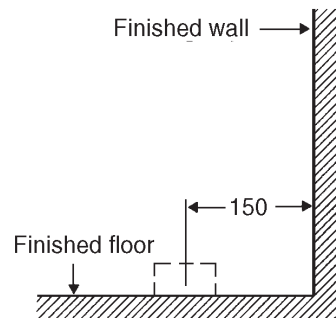

Ifö Cera bidet for floor mounting
Ifö Cera bidet for wall mounting

Ifö no.

40140
40160

Available in the following colours: white, silk white, pearl white and cera grey.

The delivery includes:
4 stainless steel screws, 3.5" long
and blanking-off caps

All dimensions in mm

4014, for floor mounting

Installation against a wall

4016, for wall mounting

*Top of bidet 400 mm above the floor

Sphinx Mycene bidet 4020 and 4021

lfö no.

Mycene bidet for floor mounting, classical white

40200

Mycene bidet for wall mounting, classical white

40210

The delivery includes:
Installation instructions

The product is treated with Sphinx SaniClean.

4020, for floor mounting

4021, for wall mounting

Distance between bolts 180 mm.

Dimensional tolerance $\pm 2\%$