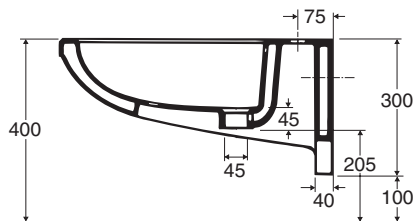

All dimensions in mm

4014, for floor mounting

Installation against a wall

4016, for wall mounting

*Top of bidet 400 mm above the floor

Sphinx Mycene bidet 4020 and 4021

lfö no.

Mycene bidet for floor mounting, classical white

40200

Mycene bidet for wall mounting, classical white

40210

The delivery includes:
Installation instructions

The product is treated with Sphinx SaniClean.

4020, for floor mounting

4021, for wall mounting

Distance between bolts 180 mm.

Dimensional tolerance $\pm 2\%$