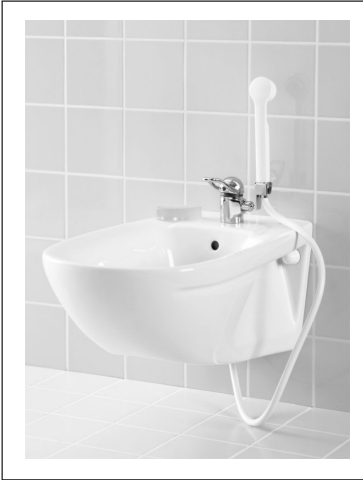

SECTION 4 – BIDETS

The products in this section are described in the following order:

- Ifö Cera bidet 4014 4:2
- Ifö Cera bidet 4016 4:2
- Sphinx Mycene bidet 4020 4:3
- Sphinx Mycene bidet 4021 4:3

Ifö Cera bidet 4014 and 4016

Ifö Cera bidet for floor mounting
Ifö Cera bidet for wall mounting

Ifö no.

40140
40160

Available in the following colours: white, silk white, pearl white and cera grey.

The delivery includes:
4 stainless steel screws, 3.5" long
and blanking-off caps

All dimensions in mm

4014, for floor mounting

Installation against a wall

4016, for wall mounting

*Top of bidet 400 mm above the floor

Sphinx Mycene bidet 4020 and 4021

lfö no.

Mycene bidet for floor mounting, classical white

40200

Mycene bidet for wall mounting, classical white

40210

The delivery includes:
Installation instructions

The product is treated with Sphinx SaniClean.

4020, for floor mounting

4021, for wall mounting

Distance between bolts 180 mm.