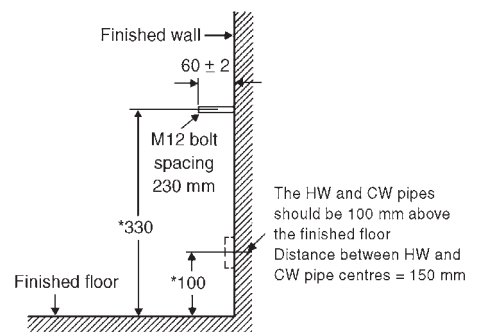

Ifö Cera bidet for floor mounting
Ifö Cera bidet for wall mounting

Ifö no.

40140
40160

Available in the following colours: white, silk white, pearl white and cera grey.

The delivery includes:
4 stainless steel screws, 3.5" long
and blanking-off caps

All dimensions in mm

4014, for floor mounting

Installation against a wall

4016, for wall mounting

*Top of bidet 400 mm above the floor

Sphinx Mycene bidet 4020 and 4021

lfö no.

Mycene bidet for floor mounting, classical white

40200

Mycene bidet for wall mounting, classical white

40210

The delivery includes:
Installation instructions

The product is treated with Sphinx SaniClean.

4020, for floor mounting

4021, for wall mounting

Distance between bolts 180 mm.

Dimensional tolerance $\pm 2\%$