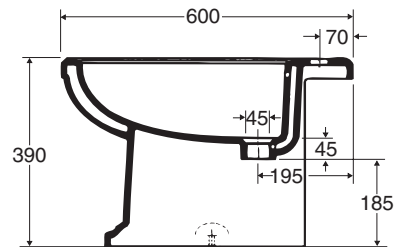

All dimensions in mm

4014, for floor mounting

Installation against a wall

4016, for wall mounting

*Top of bidet 400 mm above the floor

Sphinx Mycene bidet 4020 and 4021

lfö no.

Mycene bidet for floor mounting, classical white

40200

Mycene bidet for wall mounting, classical white

40210

The delivery includes:
Installation instructions

The product is treated with Sphinx SaniClean.

4020, for floor mounting

4021, for wall mounting

Distance between bolts 180 mm.

Dimensional tolerance $\pm 2\%$