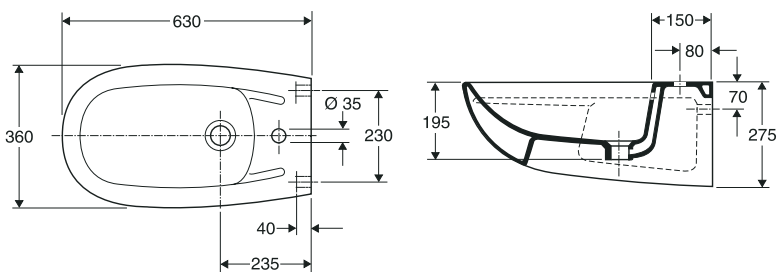

Ifö Cera bidet for floor mounting
Ifö Cera bidet for wall mounting

Ifö no.

40140
40160

Available in the following colours: white, silk white, pearl white and cera grey.

The delivery includes:
4 stainless steel screws, 3.5" long
and blanking-off caps

All dimensions in mm

4014, for floor mounting

Installation against a wall

4016, for wall mounting

*Top of bidet 400 mm above the floor

Sphinx Mycene bidet 4020 and 4021

lfö no.

Mycene bidet for floor mounting, classical white

40200

Mycene bidet for wall mounting, classical white

40210

The delivery includes:
Installation instructions

The product is treated with Sphinx SaniClean.

4020, for floor mounting

4021, for wall mounting

Distance between bolts 180 mm.

Dimensional tolerance $\pm 2\%$