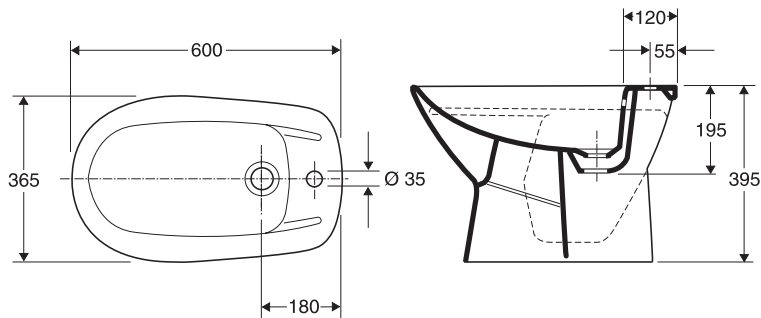

SECTION 4 – BIDETS

The products in this section are described in the following order:

- Ifö Cera bidet 4014 4:2
- Ifö Cera bidet 4016 4:2
- Sphinx Mycene bidet 4020 4:3
- Sphinx Mycene bidet 4021 4:3

Ifö Cera bidet 4014 and 4016

Ifö Cera bidet for floor mounting
Ifö Cera bidet for wall mounting

Ifö no.

40140
40160

Available in the following colours: white, silk white, pearl white and cera grey.

The delivery includes:
4 stainless steel screws, 3.5" long
and blanking-off caps

All dimensions in mm

4014, for floor mounting

Installation against a wall

4016, for wall mounting

*Top of bidet 400 mm above the floor

Sphinx Mycene bidet 4020 and 4021

lfö no.

Mycene bidet for floor mounting, classical white

Dimensional tolerance $\pm 2\%$