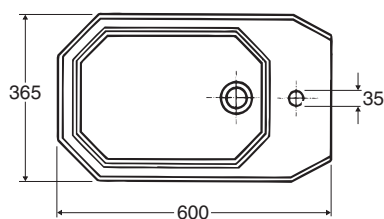

All dimensions in mm

4014, for floor mounting

Installation against a wall

4016, for wall mounting

*Top of bidet 400 mm above the floor

Sphinx Mycene bidet 4020 and 4021

lfö no.

Mycene bidet for floor mounting, classical white

40200

Mycene bidet for wall mounting, classical white

40210

The delivery includes:
Installation instructions

The product is treated with Sphinx SaniClean.

4020, for floor mounting

4021, for wall mounting

Distance between bolts 180 mm.

Dimensional tolerance $\pm 2\%$