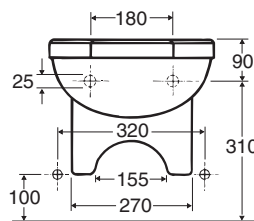

All dimensions in mm

4014, for floor mounting

Installation against a wall

4016, for wall mounting

*Top of bidet 400 mm above the floor

Sphinx Mycene bidet 4020 and 4021

lfö no.

Mycene bidet for floor mounting, classical white

40200

Mycene bidet for wall mounting, classical white

40210

The delivery includes:
Installation instructions

The product is treated with Sphinx SaniClean.

4020, for floor mounting

4021, for wall mounting

Distance between bolts 180 mm.

Dimensional tolerance $\pm 2\%$