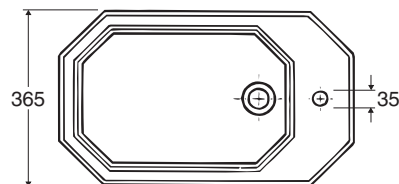

All dimensions in mm

4014, for floor mounting

Installation against a wall

4016, for wall mounting

*Top of bidet 400 mm above the floor

Sphinx Mycene bidet 4020 and 4021

lfö no.

Mycene bidet for floor mounting, classical white

40200

Mycene bidet for wall mounting, classical white

40210

The delivery includes:
Installation instructions

The product is treated with Sphinx SaniClean.

4020, for floor mounting

4021, for wall mounting

Distance between bolts 180 mm.

Dimensional tolerance $\pm 2\%$