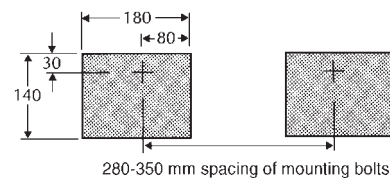

The delivery includes:

Mounting parts, Ifö no. 99629 (see page 3:44)

For particulars of accessories and spare parts, see page 3:44.

Bolts are not included.

All dimensions are in mm

2352, 470x360 mm

2362, 595x445 mm

2372, 695x495 mm

Suggested support surfaces

N.B.

If a floor pedestal is used for installing the washbasin, the height of the washbasin top above the floor will be determined by the pedestal height. When the holes for the brackets are being marked off, the washbasin should therefore be resting on the pedestal.