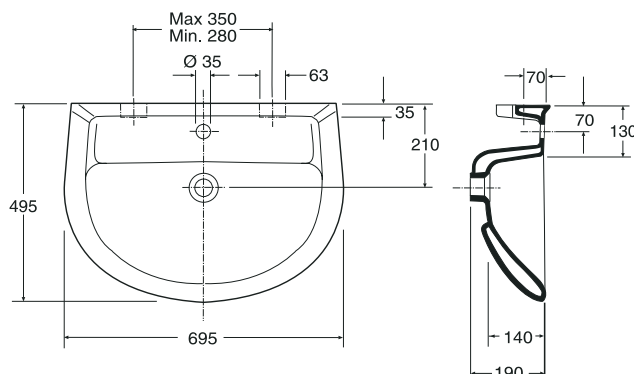

The delivery includes:

Mounting parts, Ifö no. 99629 (see page 3:44)

For particulars of accessories and spare parts, see page 3:44.

Bolts are not included.

All dimensions are in mm

2352, 470x360 mm

2362, 595x445 mm

2372, 695x495 mm

Suggested support surfaces

N.B.

If a floor pedestal is used for installing the washbasin, the height of the washbasin top above the floor will be determined by the pedestal height. When the holes for the brackets are being marked off, the washbasin should therefore be resting on the pedestal.

Dimensional tolerance 2 %