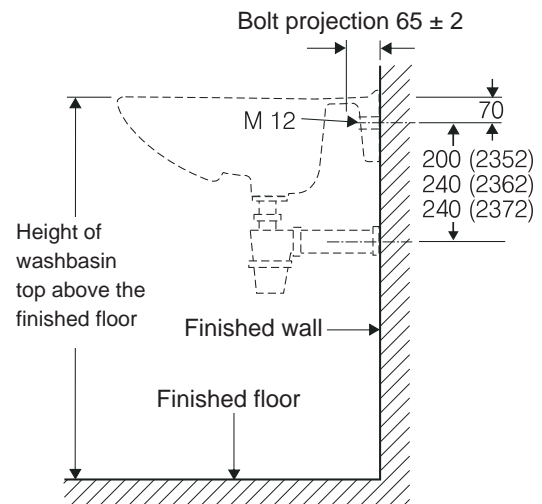

The delivery includes:

Mounting parts, Ifö no. 99629 (see page 3:44)

For particulars of accessories and spare parts, see page 3:44.

Bolts are not included.

All dimensions are in mm

2352, 470x360 mm

2362, 595x445 mm

2372, 695x495 mm

Suggested support surfaces

N.B.

If a floor pedestal is used for installing the washbasin, the height of the washbasin top above the floor will be determined by the pedestal height. When the holes for the brackets are being marked off, the washbasin should therefore be resting on the pedestal.

Dimensional tolerance 2 %