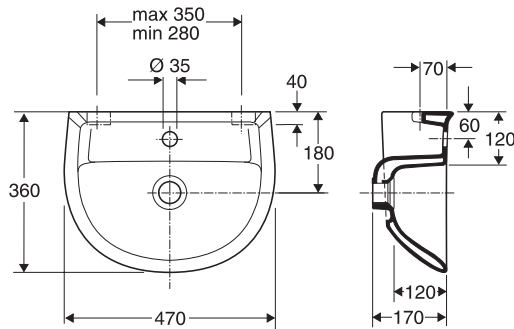

The delivery includes:

Mounting parts, Ifö no. 99629 (see page 3:44)

For particulars of accessories and spare parts, see page 3:44.

Bolts are not included.

All dimensions are in mm

2352, 470x360 mm

2362, 595x445 mm

2372, 695x495 mm

Suggested support surfaces

N.B.

If a floor pedestal is used for installing the washbasin, the height of the washbasin top above the floor will be determined by the pedestal height. When the holes for the brackets are being marked off, the washbasin should therefore be resting on the pedestal.

Dimensional tolerance 2 %