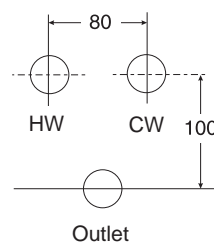

Mounting on an Ifö wash basin fixture pre-supposes that the water connections are arranged as shown above.