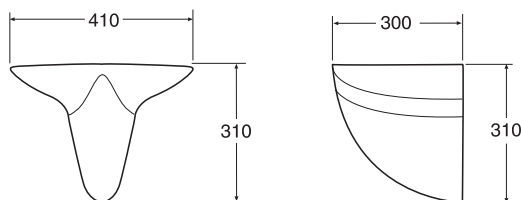

4316, waste cover with water trap

Suitable for the following wash basins: Ifö Cera 2362, 2372 and Ifö Ceranova 2362, 2372.