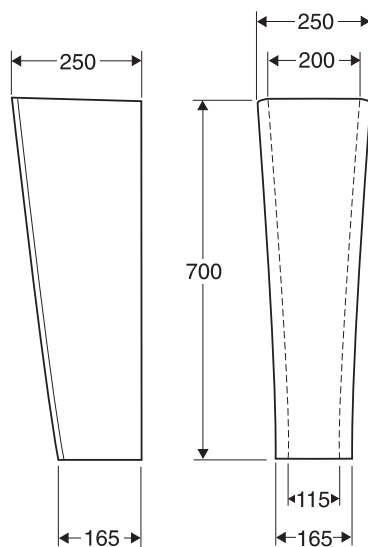

Floor-mounted and wall-hung pedestals

for Ifö Cera and Ifö Ceranova wash basins

	Ifö no.
Floor pedestal	43150
Waste cover with water trap	43160

Available in the following colours: white, silk white, pearl white and cera grey.

The delivery of waste cover 4316 includes:

Bracket, Ifö no. 91268

Water trap, Ifö no. 98036

All dimensions are in mm.

4315, floor pedestal

N.B.

When a wash basin with floor pedestal is installed, the pedestal determines the height of the was basin top above the floor (approx. 840 mm). When the mounting devices are marked off, the wash basin should therefore be resting on the pedestal.