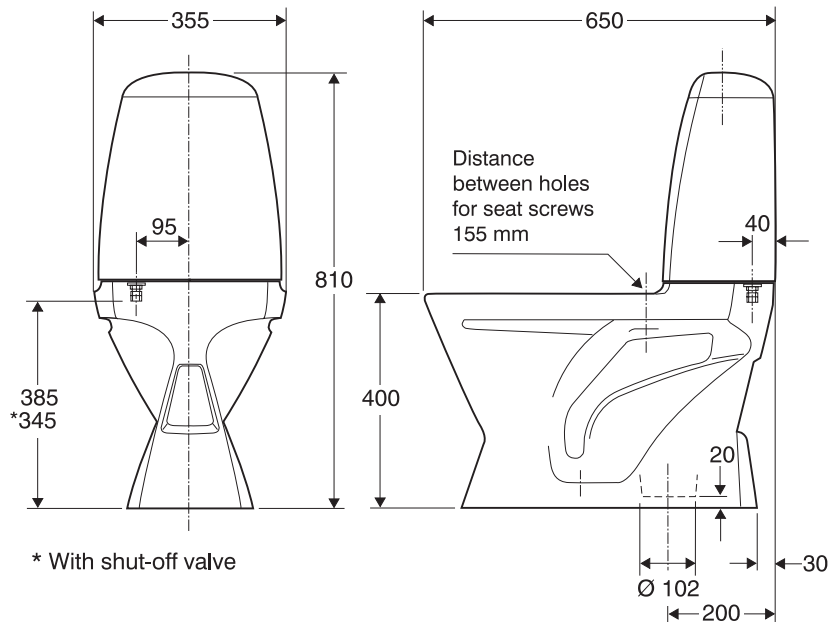

Ifö Cera WC unit, Concealed outlet, single flush

Ifö no.

Ifö Cera WC unit, concealed outlet

38100

Available in white only.
3810 is also available with dual flush (3810-0002).

For particulars of base size and retaining screw holes in floor, see technical information on page 2:33
Options, see page 2:34.

The delivery includes:

Operating and maintenance instructions, Ifö no. 91390
Seat alternatives, see page 2:25.

All dimensions are in mm.

3810, Concealed outlet

Adjustable between 3 and 8 litres
Flush volume preset at the factory to 6 litres

Dimensional tolerance $\pm 2\%$

Installation floor perpendicular

Corner installation