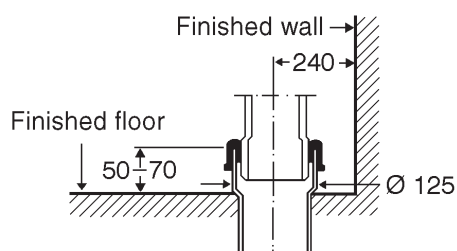

Ifö Cera WC unit, Concealed outlet, single flush

Ifö no.

Ifö Cera WC unit, concealed outlet

38100

Available in white only.
3810 is also available with dual flush (3810-0002).

For particulars of base size and retaining screw holes in floor, see technical information on page 2:33
Options, see page 2:34.

The delivery includes:

Operating and maintenance instructions, Ifö no. 91390
Seat alternatives, see page 2:25.

All dimensions are in mm.

3810, Concealed outlet

Adjustable between 3 and 8 litres
Flush volume preset at the factory to 6 litres

Dimensional tolerance $\pm 2\%$

Installation floor perpendicular

Corner installation